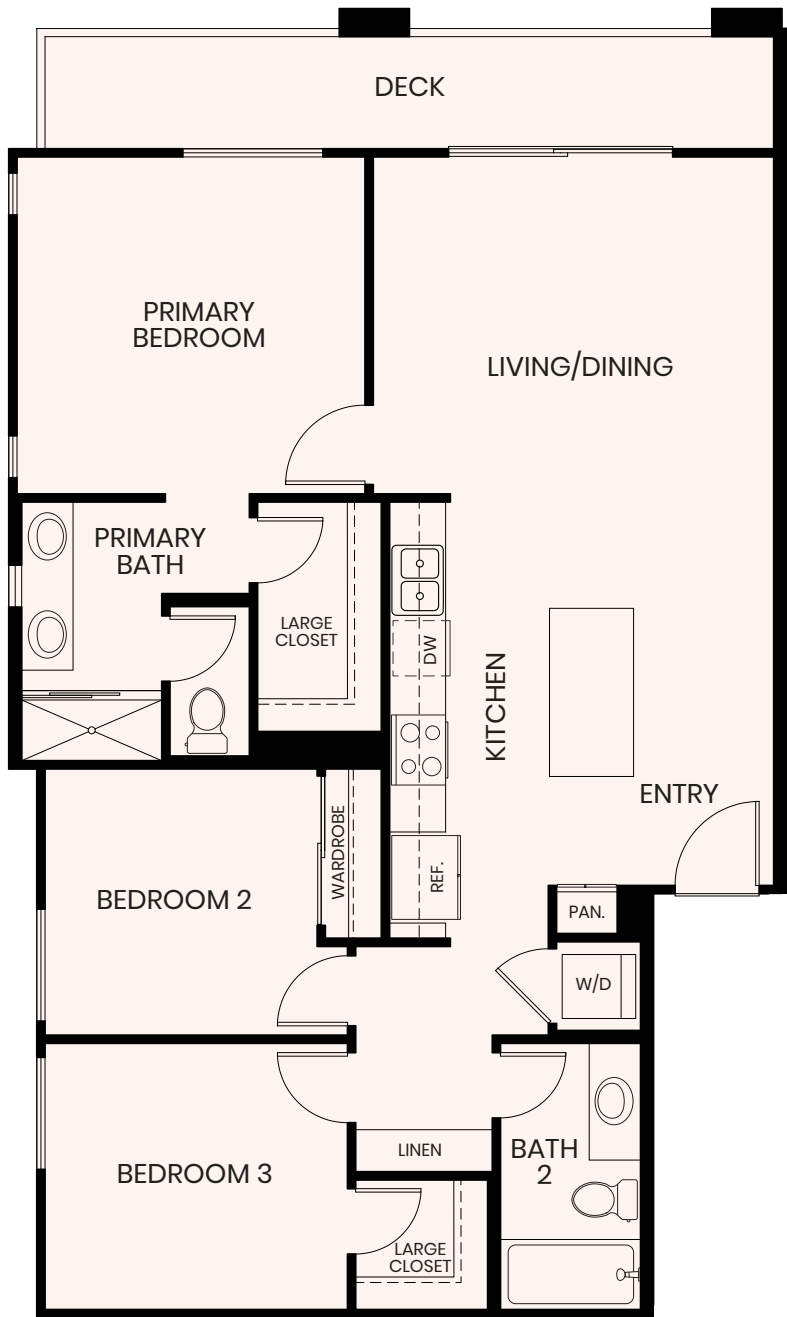

2240 Ironwood Circle, San Diego, CA 92154 619-489-1250 IronwoodAtEpoca.com

2240 Ironwood Circle, San Diego, CA 92154 619-489-1250 IronwoodAtEpoca.com

Plan A2

1 BEDROOM • 1 BATH
Approx. 698-702 Sq. Ft.

*Some units offer reversed floorplans of entire unit.

2240 Ironwood Circle, San Diego, CA 92154 **619-489-1250** IronwoodAtEpoca.com

**SOME UNIT INCLUDES LINEN CABINET.*

2240 Ironwood Circle, San Diego, CA 92154 **619-489-1250** IronwoodAtEpoca.com

2240 Ironwood Circle, San Diego, CA 92154 **619-489-1250** IronwoodAtEpoca.com