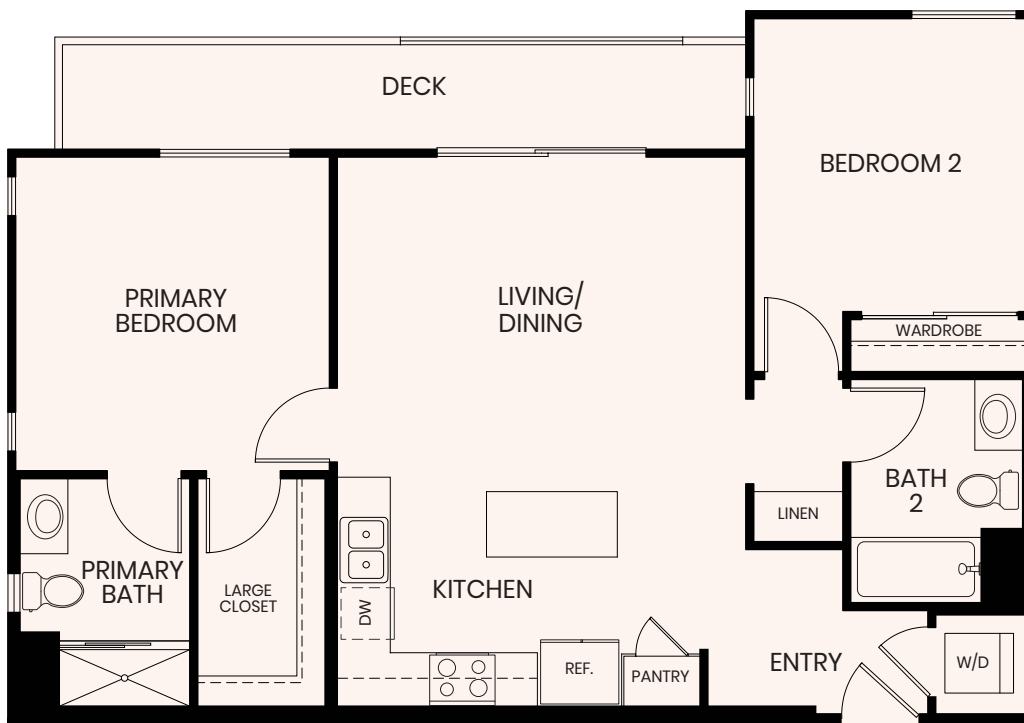

2240 Ironwood Circle, San Diego, CA 92154 619-489-1250 IronwoodAtEpoca.com

2240 Ironwood Circle, San Diego, CA 92154 619-489-1250 IronwoodAtEpoca.com

Plan A2

1 BEDROOM • 1 BATH
Approx. 698-702 Sq. Ft.

*Some units offer reversed floorplans of entire unit.

2240 Ironwood Circle, San Diego, CA 92154 **619-489-1250** IronwoodAtEpoca.com

**SOME UNIT INCLUDES LINEN CABINET.*

2240 Ironwood Circle, San Diego, CA 92154 **619-489-1250** IronwoodAtEpoca.com

2240 Ironwood Circle, San Diego, CA 92154 **619-489-1250** IronwoodAtEpoca.com