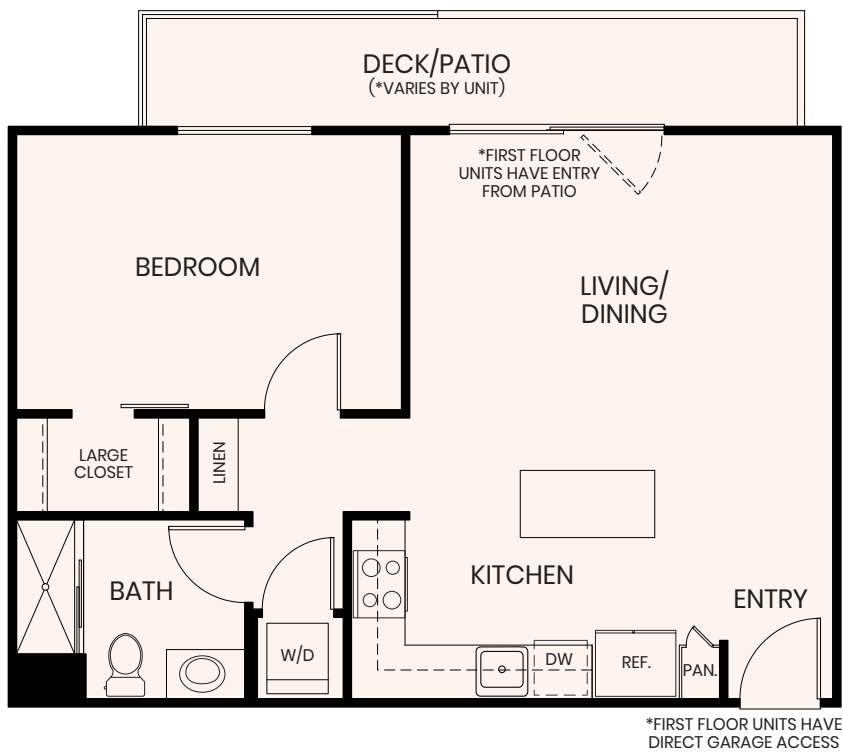

2240 Ironwood Circle, San Diego, CA 92154 619-489-1250 IronwoodAtEpoca.com

2240 Ironwood Circle, San Diego, CA 92154 619-489-1250 IronwoodAtEpoca.com

Plan A2

1 BEDROOM • 1 BATH
Approx. 698-702 Sq. Ft.

*Some units offer reversed floorplans of entire unit.

2240 Ironwood Circle, San Diego, CA 92154 **619-489-1250** IronwoodAtEpoca.com

**SOME UNIT INCLUDES LINEN CABINET.*

2240 Ironwood Circle, San Diego, CA 92154 **619-489-1250** IronwoodAtEpoca.com

2240 Ironwood Circle, San Diego, CA 92154 **619-489-1250** IronwoodAtEpoca.com