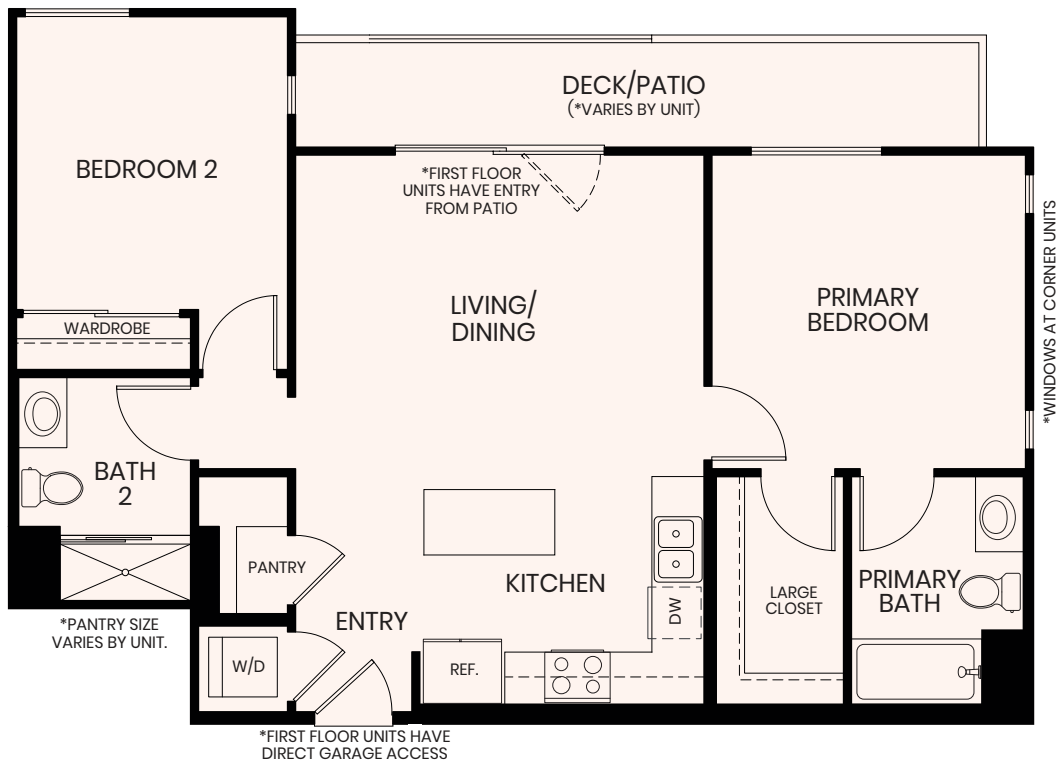

2240 Ironwood Circle, San Diego, CA 92154 619-489-1250 IronwoodAtEpoca.com

2240 Ironwood Circle, San Diego, CA 92154 619-489-1250 IronwoodAtEpoca.com

Plan A2

1 BEDROOM • 1 BATH
Approx. 698-702 Sq. Ft.

*Some units offer reversed floorplans of entire unit.

2240 Ironwood Circle, San Diego, CA 92154 **619-489-1250** IronwoodAtEpoca.com

**SOME UNIT INCLUDES LINEN CABINET.*

2240 Ironwood Circle, San Diego, CA 92154 **619-489-1250** IronwoodAtEpoca.com

2240 Ironwood Circle, San Diego, CA 92154 **619-489-1250** IronwoodAtEpoca.com