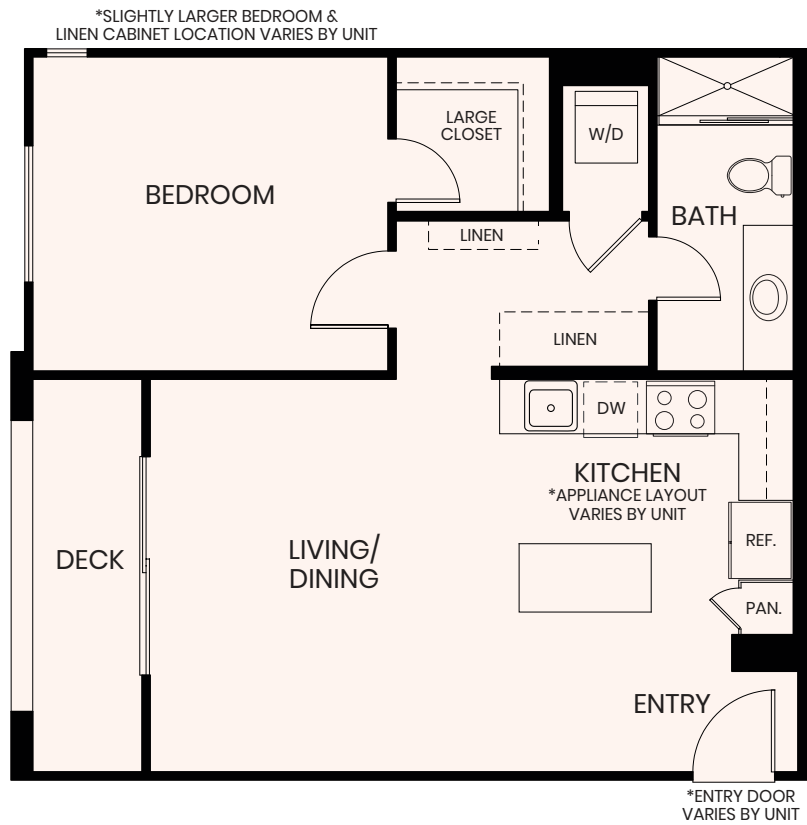

2240 Ironwood Circle, San Diego, CA 92154 619-489-1250 IronwoodAtEpoca.com

2240 Ironwood Circle, San Diego, CA 92154 619-489-1250 IronwoodAtEpoca.com

Plan A2

1 BEDROOM • 1 BATH
Approx. 698-702 Sq. Ft.

*Some units offer reversed floorplans of entire unit.

2240 Ironwood Circle, San Diego, CA 92154 **619-489-1250** IronwoodAtEpoca.com

**SOME UNIT INCLUDES LINEN CABINET.*

2240 Ironwood Circle, San Diego, CA 92154 **619-489-1250** IronwoodAtEpoca.com

2240 Ironwood Circle, San Diego, CA 92154 **619-489-1250** IronwoodAtEpoca.com