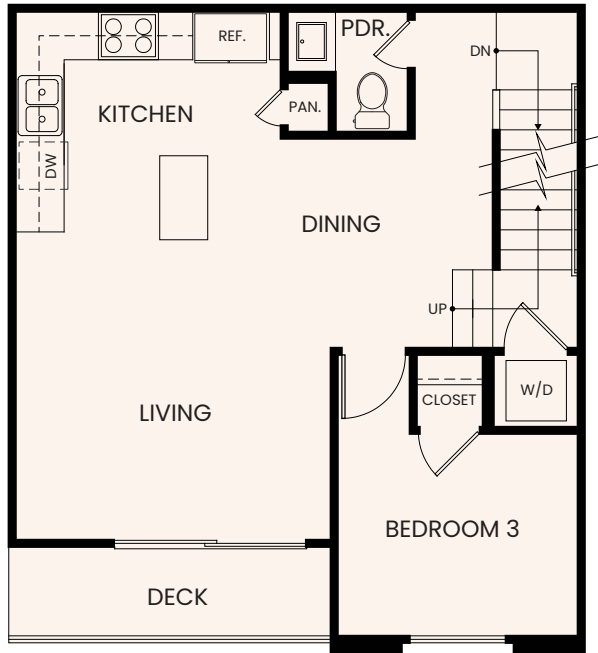

SECOND FLOOR

THIRD FLOOR

FIRST FLOOR

FIRST FLOOR
ALT. ENTRY

2451 Mason Drive, San Diego, CA 92154 619-489-1255 MasonAtEpoca.com

SOME UNITS OFFER REVERSED PRIMARY BATH LAYOUT

SECOND FLOOR

THIRD FLOOR

FIRST FLOOR

FIRST FLOOR
ALT. GARAGE

2451 Mason Drive, San Diego, CA 92154 619-489-1255 MasonAtEpoca.com