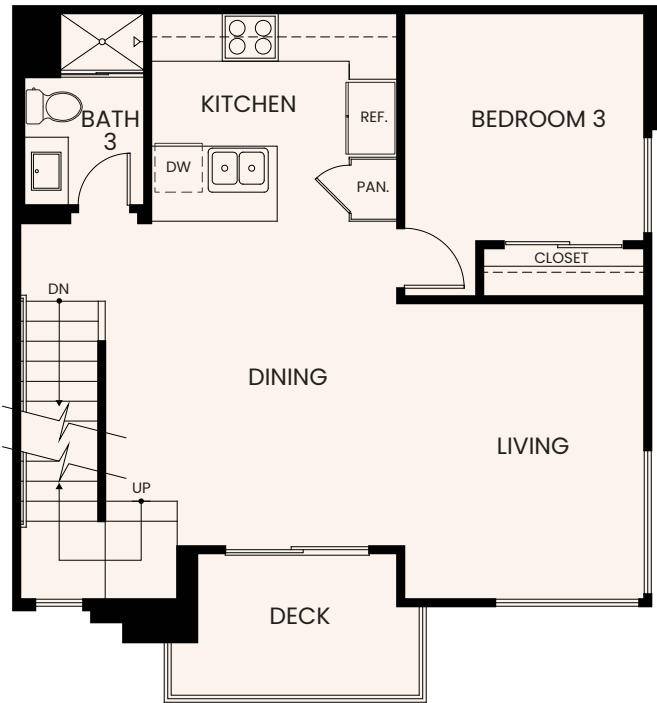

SECOND FLOOR

THIRD FLOOR

FIRST FLOOR

FIRST FLOOR
ALT. ENTRY

SOME UNITS OFFER REVERSED PRIMARY BATH LAYOUT

SECOND FLOOR

THIRD FLOOR

FIRST FLOOR

FIRST FLOOR
ALT. GARAGE

2451 Mason Drive, San Diego, CA 92154 619-489-1255 MasonAtEpoca.com