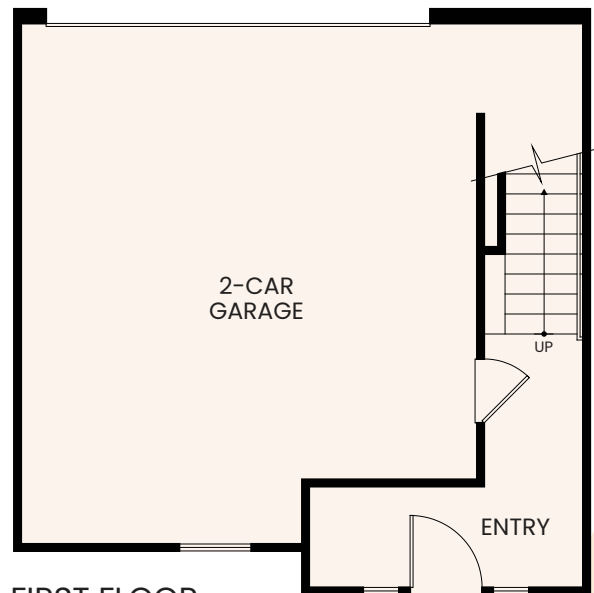

SECOND FLOOR

THIRD FLOOR

FIRST FLOOR

FIRST FLOOR
ALT. ENTRY

2451 Mason Drive, San Diego, CA 92154 619-489-1255 MasonAtEpoca.com

SOME UNITS OFFER REVERSED PRIMARY BATH LAYOUT

SECOND FLOOR

THIRD FLOOR

FIRST FLOOR

FIRST FLOOR
ALT. GARAGE

2451 Mason Drive, San Diego, CA 92154 619-489-1255 MasonAtEpoca.com