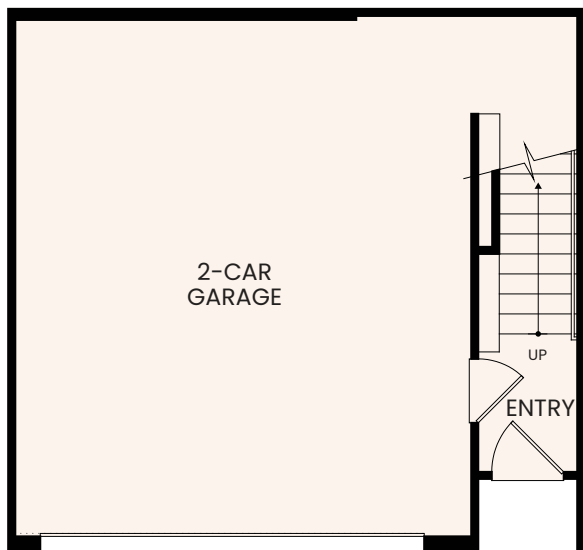

SECOND FLOOR

THIRD FLOOR

FIRST FLOOR

FIRST FLOOR
ALT. ENTRY

SOME UNITS OFFER REVERSED PRIMARY BATH LAYOUT

SECOND FLOOR

THIRD FLOOR

FIRST FLOOR

FIRST FLOOR
ALT. GARAGE

2451 Mason Drive, San Diego, CA 92154 619-489-1255 MasonAtEpoca.com