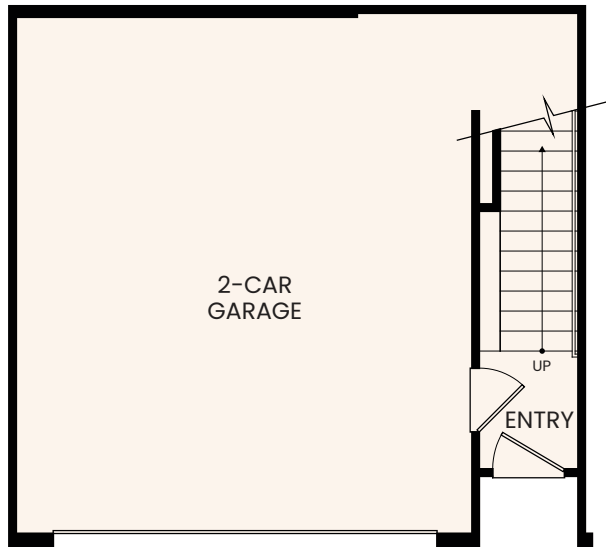

SECOND FLOOR

THIRD FLOOR

FIRST FLOOR

FIRST FLOOR
ALT. ENTRY

SOME UNITS OFFER REVERSED PRIMARY BATH LAYOUT

SECOND FLOOR

THIRD FLOOR

FIRST FLOOR

FIRST FLOOR
ALT. GARAGE

2451 Mason Drive, San Diego, CA 92154 619-489-1255 MasonAtEpoca.com