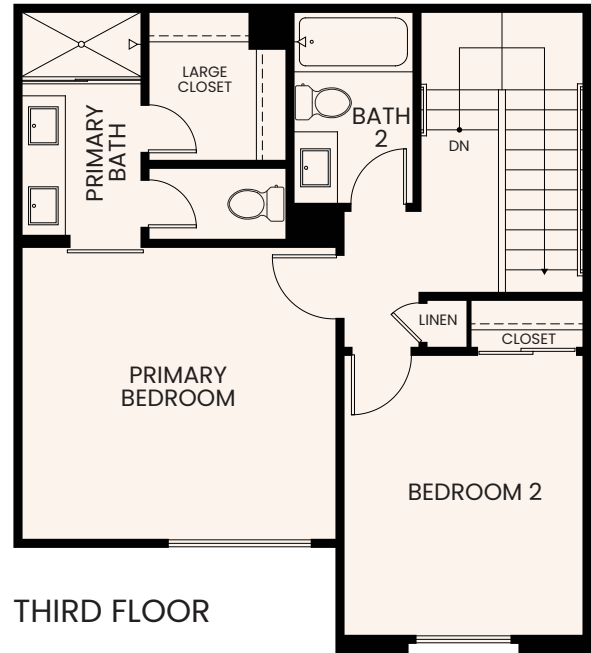

SECOND FLOOR

THIRD FLOOR

FIRST FLOOR

FIRST FLOOR
ALT. ENTRY

SOME UNITS OFFER REVERSED PRIMARY BATH LAYOUT

SECOND FLOOR

THIRD FLOOR

FIRST FLOOR

FIRST FLOOR
ALT. GARAGE

2451 Mason Drive, San Diego, CA 92154 619-489-1255 MasonAtEpoca.com