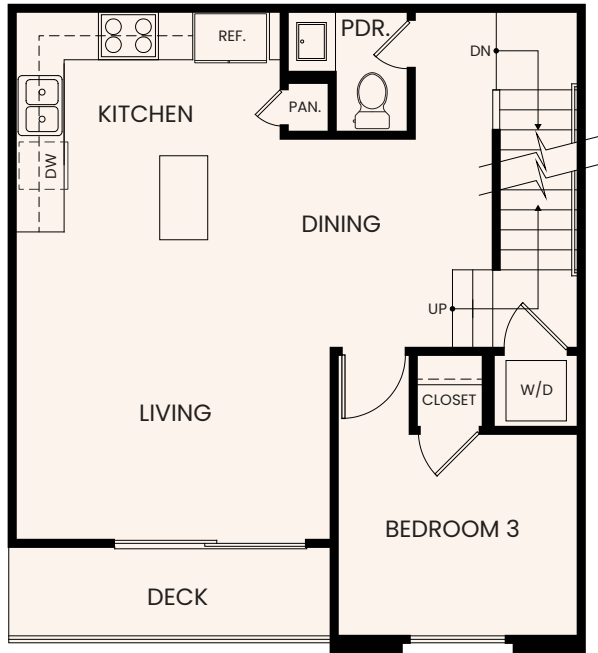

SECOND FLOOR

THIRD FLOOR

FIRST FLOOR

FIRST FLOOR
ALT. ENTRY

SOME UNITS OFFER REVERSED PRIMARY BATH LAYOUT

SECOND FLOOR

THIRD FLOOR

FIRST FLOOR

FIRST FLOOR
ALT. GARAGE

2451 Mason Drive, San Diego, CA 92154 619-489-1255 MasonAtEpoca.com