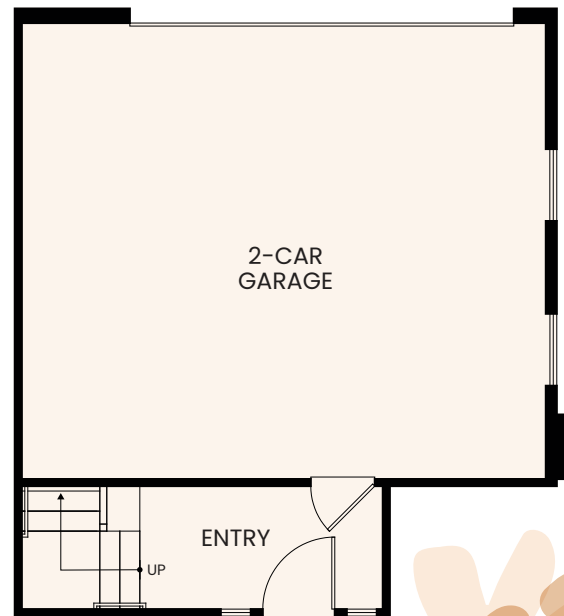

SECOND FLOOR

THIRD FLOOR

FIRST FLOOR

FIRST FLOOR
ALT. ENTRY

2451 Mason Drive, San Diego, CA 92154 619-489-1255 MasonAtEpoca.com

SOME UNITS OFFER REVERSED PRIMARY BATH LAYOUT

SECOND FLOOR

THIRD FLOOR

FIRST FLOOR

FIRST FLOOR
ALT. GARAGE

2451 Mason Drive, San Diego, CA 92154 619-489-1255 MasonAtEpoca.com