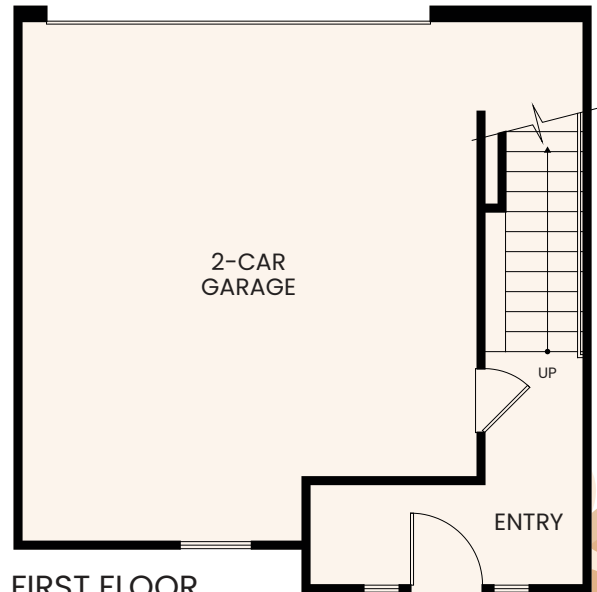

SECOND FLOOR

THIRD FLOOR

FIRST FLOOR

FIRST FLOOR
ALT. ENTRY

SOME UNITS OFFER REVERSED PRIMARY BATH LAYOUT

SECOND FLOOR

THIRD FLOOR

FIRST FLOOR

FIRST FLOOR
ALT. GARAGE

2451 Mason Drive, San Diego, CA 92154 619-489-1255 MasonAtEpoca.com