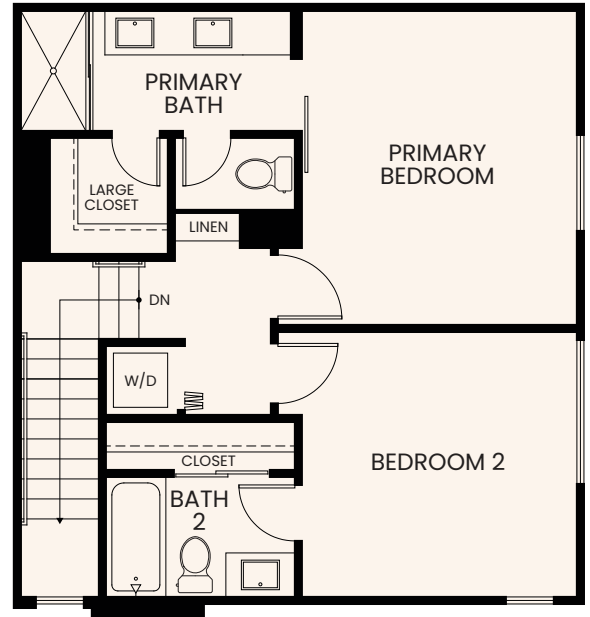

SECOND FLOOR

THIRD FLOOR

FIRST FLOOR

FIRST FLOOR
ALT. ENTRY

2451 Mason Drive, San Diego, CA 92154 619-489-1255 MasonAtEpoca.com

SOME UNITS OFFER REVERSED PRIMARY BATH LAYOUT

SECOND FLOOR

THIRD FLOOR

FIRST FLOOR

FIRST FLOOR
ALT. GARAGE

2451 Mason Drive, San Diego, CA 92154 619-489-1255 MasonAtEpoca.com