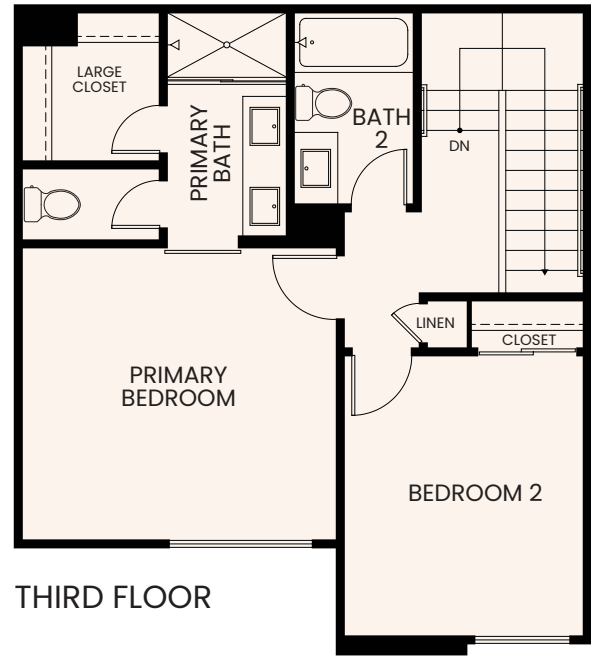

SECOND FLOOR

THIRD FLOOR

FIRST FLOOR

FIRST FLOOR
ALT. ENTRY

2451 Mason Drive, San Diego, CA 92154 619-489-1255 MasonAtEpoca.com

SOME UNITS OFFER REVERSED PRIMARY BATH LAYOUT

SECOND FLOOR

THIRD FLOOR

FIRST FLOOR

FIRST FLOOR
ALT. GARAGE

2451 Mason Drive, San Diego, CA 92154 619-489-1255 MasonAtEpoca.com