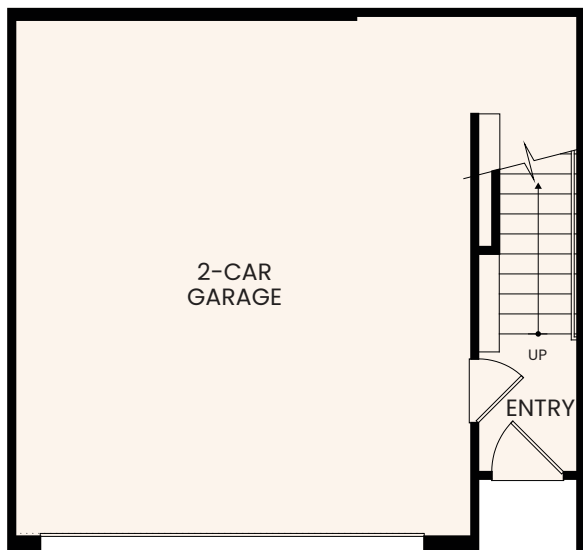

SECOND FLOOR

THIRD FLOOR

FIRST FLOOR

FIRST FLOOR
ALT. ENTRY

2451 Mason Drive, San Diego, CA 92154 619-489-1255 MasonAtEpoca.com

SOME UNITS OFFER REVERSED PRIMARY BATH LAYOUT

SECOND FLOOR

THIRD FLOOR

FIRST FLOOR

FIRST FLOOR
ALT. GARAGE

2451 Mason Drive, San Diego, CA 92154 619-489-1255 MasonAtEpoca.com