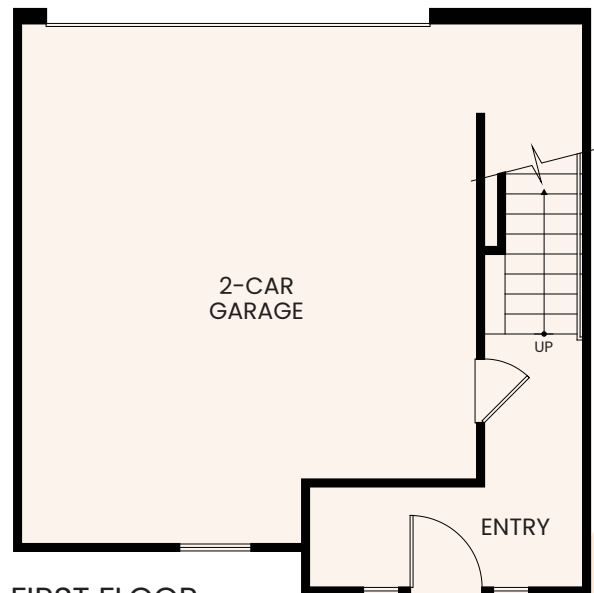

SECOND FLOOR

THIRD FLOOR

FIRST FLOOR

FIRST FLOOR
ALT. ENTRY

SOME UNITS OFFER REVERSED PRIMARY BATH LAYOUT

SECOND FLOOR

THIRD FLOOR

FIRST FLOOR

FIRST FLOOR
ALT. GARAGE

2451 Mason Drive, San Diego, CA 92154 619-489-1255 MasonAtEpoca.com