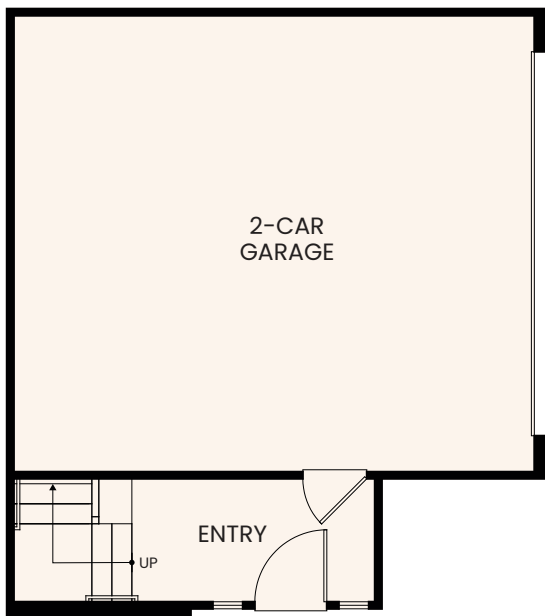

SECOND FLOOR

THIRD FLOOR

FIRST FLOOR

FIRST FLOOR
ALT. ENTRY

SOME UNITS OFFER REVERSED PRIMARY BATH LAYOUT

SECOND FLOOR

THIRD FLOOR

FIRST FLOOR

FIRST FLOOR
ALT. GARAGE

2451 Mason Drive, San Diego, CA 92154 619-489-1255 MasonAtEpoca.com