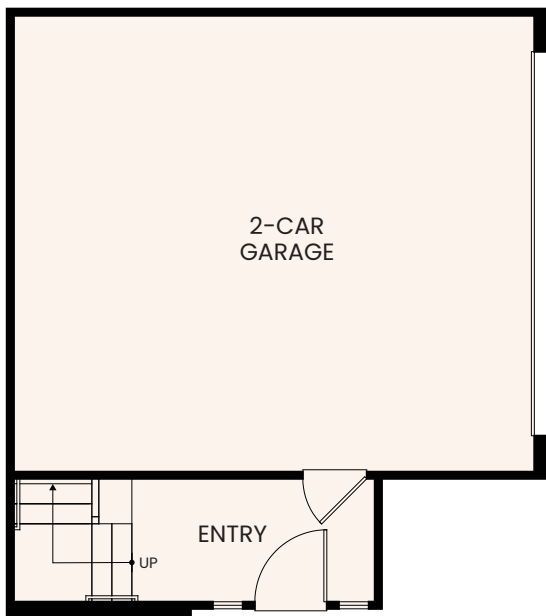

SECOND FLOOR

THIRD FLOOR

FIRST FLOOR

FIRST FLOOR
ALT. ENTRY

2451 Mason Drive, San Diego, CA 92154 619-489-1255 MasonAtEpoca.com

SOME UNITS OFFER REVERSED PRIMARY BATH LAYOUT

SECOND FLOOR

THIRD FLOOR

FIRST FLOOR

FIRST FLOOR
ALT. GARAGE

2451 Mason Drive, San Diego, CA 92154 619-489-1255 MasonAtEpoca.com