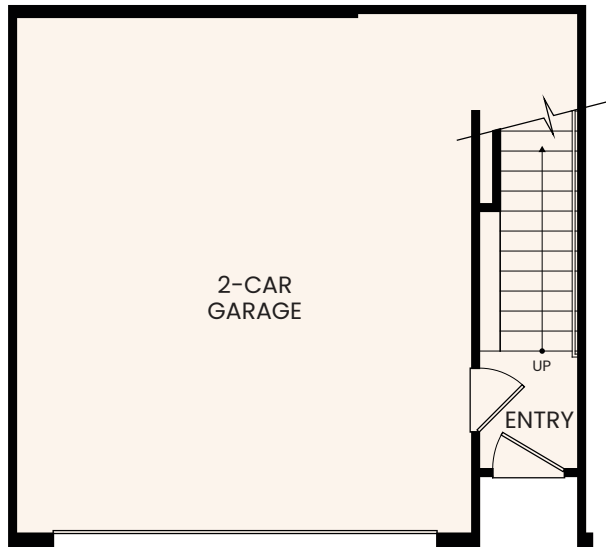

SECOND FLOOR

THIRD FLOOR

FIRST FLOOR

FIRST FLOOR
ALT. ENTRY

2451 Mason Drive, San Diego, CA 92154 619-489-1255 MasonAtEpoca.com

SOME UNITS OFFER REVERSED PRIMARY BATH LAYOUT

SECOND FLOOR

THIRD FLOOR

FIRST FLOOR

FIRST FLOOR
ALT. GARAGE

2451 Mason Drive, San Diego, CA 92154 619-489-1255 MasonAtEpoca.com