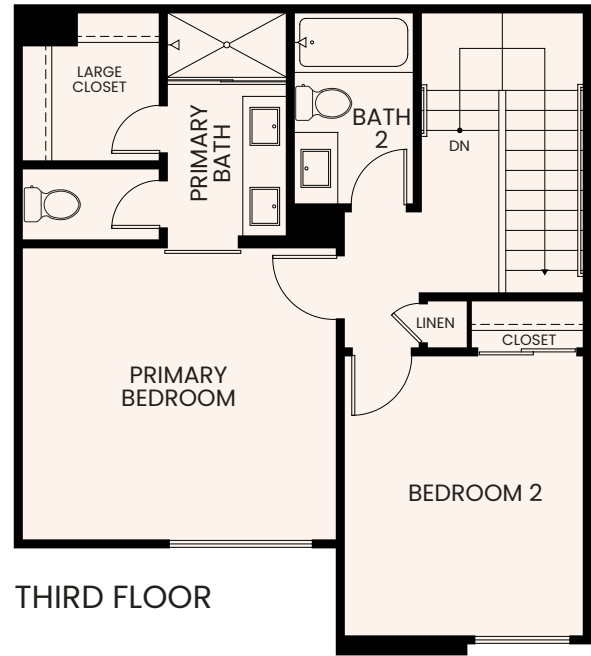

SECOND FLOOR

THIRD FLOOR

FIRST FLOOR

FIRST FLOOR
ALT. ENTRY

SOME UNITS OFFER REVERSED PRIMARY BATH LAYOUT

SECOND FLOOR

THIRD FLOOR

FIRST FLOOR

FIRST FLOOR
ALT. GARAGE

2451 Mason Drive, San Diego, CA 92154 619-489-1255 MasonAtEpoca.com