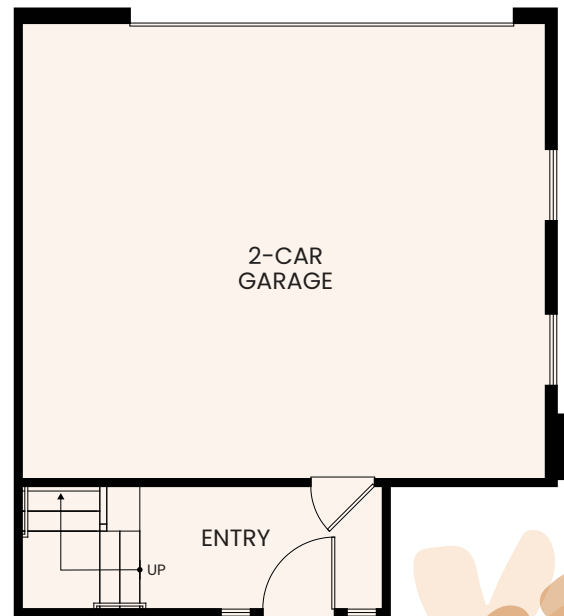

SECOND FLOOR

THIRD FLOOR

FIRST FLOOR

FIRST FLOOR
ALT. ENTRY

SOME UNITS OFFER REVERSED PRIMARY BATH LAYOUT

SECOND FLOOR

THIRD FLOOR

FIRST FLOOR

FIRST FLOOR
ALT. GARAGE

2451 Mason Drive, San Diego, CA 92154 619-489-1255 MasonAtEpoca.com