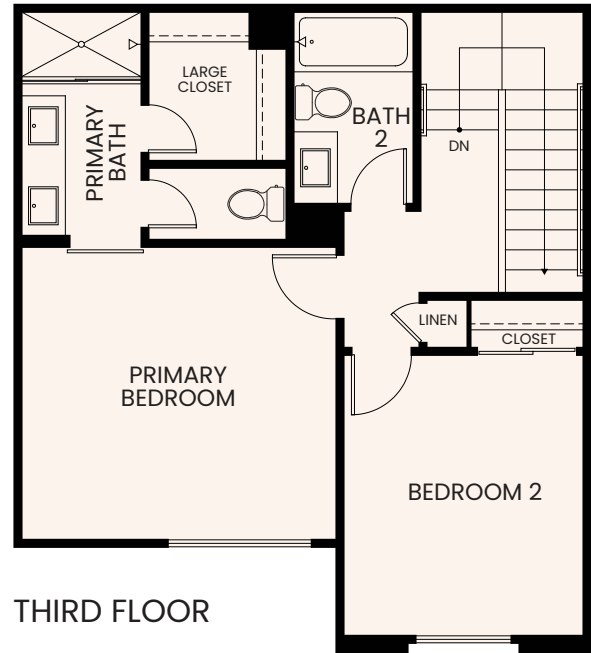

SECOND FLOOR

THIRD FLOOR

FIRST FLOOR

FIRST FLOOR
ALT. ENTRY

2451 Mason Drive, San Diego, CA 92154 619-489-1255 MasonAtEpoca.com

SOME UNITS OFFER REVERSED PRIMARY BATH LAYOUT

SECOND FLOOR

THIRD FLOOR

FIRST FLOOR

FIRST FLOOR
ALT. GARAGE

2451 Mason Drive, San Diego, CA 92154 619-489-1255 MasonAtEpoca.com