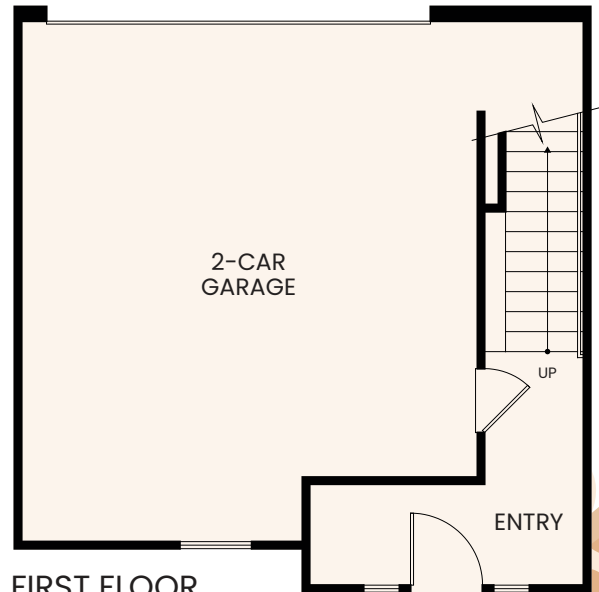

SECOND FLOOR

THIRD FLOOR

FIRST FLOOR

FIRST FLOOR
ALT. ENTRY

2451 Mason Drive, San Diego, CA 92154 619-489-1255 MasonAtEpoca.com

SOME UNITS OFFER REVERSED PRIMARY BATH LAYOUT

SECOND FLOOR

THIRD FLOOR

FIRST FLOOR

FIRST FLOOR
ALT. GARAGE

2451 Mason Drive, San Diego, CA 92154 619-489-1255 MasonAtEpoca.com