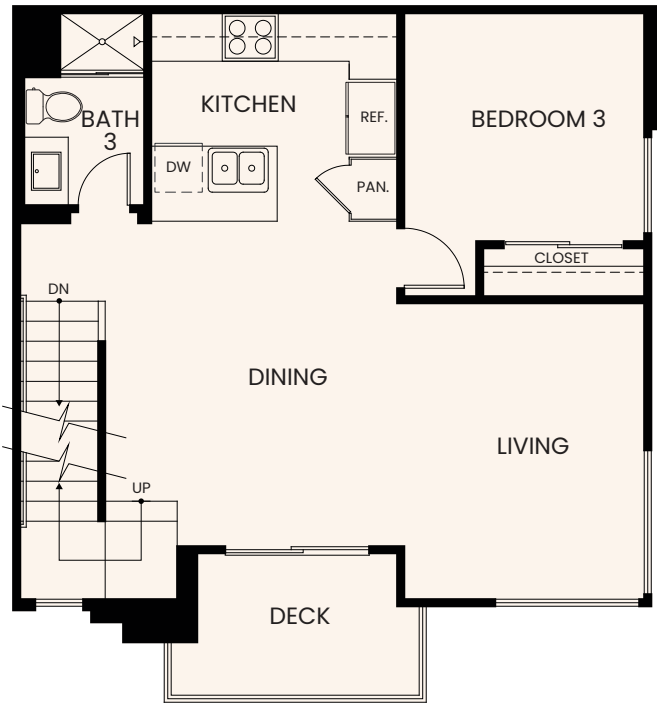

SECOND FLOOR

THIRD FLOOR

FIRST FLOOR

FIRST FLOOR
ALT. ENTRY

2451 Mason Drive, San Diego, CA 92154 619-489-1255 MasonAtEpoca.com

SOME UNITS OFFER REVERSED PRIMARY BATH LAYOUT

SECOND FLOOR

THIRD FLOOR

FIRST FLOOR

FIRST FLOOR
ALT. GARAGE

2451 Mason Drive, San Diego, CA 92154 619-489-1255 MasonAtEpoca.com